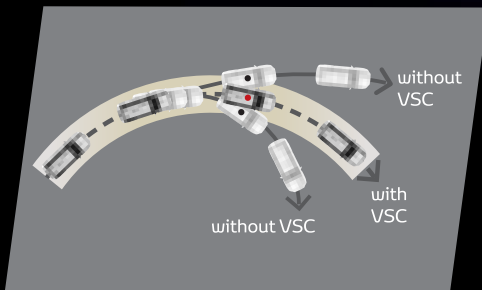

Vehicle Stability Control (VSC)**

Intelligently brakes individual wheels to stabilise the vehicle by reducing and prevent understeer and oversteer.