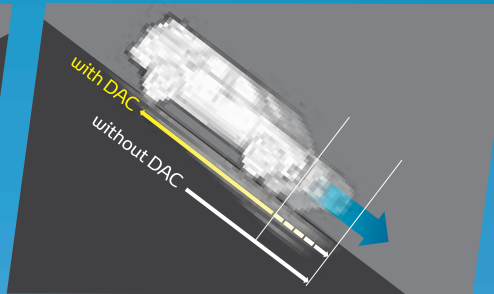

## Hill-start Assist Control (HAC)\*\*

Prevents the Fortuner from rolling backwards when moving forward up a steep slope from standstill.