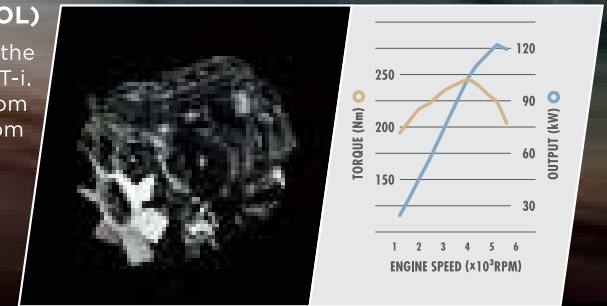

**2.7L DUAL VVT-i (PETROL)**  
 Enjoy overall performance across the rev range with Dual VVT-i.  
 Max Output 122kW (166PS) / 5,200rpm  
 Max Torque 245Nm / 4,000rpm

**Active Traction Control (A-TRC)\***  
 Improves traction on slippery surfaces. When one wheel loses traction, the system transfers power to the other wheels.