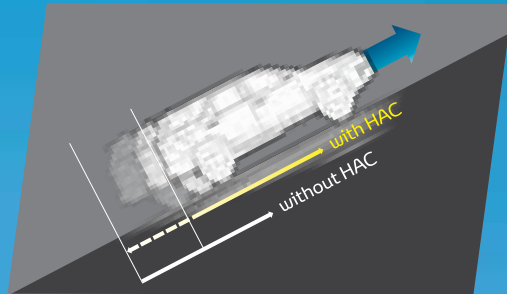

CRAFTED FOR SAFETY

Hill-start Assist Control (HAC)**

Prevents the Fortuner from rolling backwards when moving forward up a steep slope from standstill.