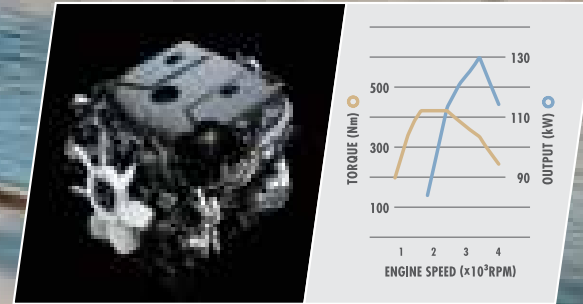

# CRAFTED FOR PERFORMANCE

**2.4L INTERCOOLER VNT (DIESEL)**  
 Get more performance and improved fuel efficiency with Intercooler VNT.  
 Max Output 110kW (150PS) / 3,400rpm  
 Max Torque 400Nm / 2,000rpm

**2.7L DUAL VVT-i (PETROL)**  
 Enjoy overall performance across the rev range with Dual VVT-i.  
 Max Output 122kW (166PS) / 5,200rpm  
 Max Torque 245Nm / 4,000rpm

**Active Traction Control (A-TRC)\***  
 Improves traction on slippery surfaces. When one wheel loses traction, the system transfers power to the other wheels.